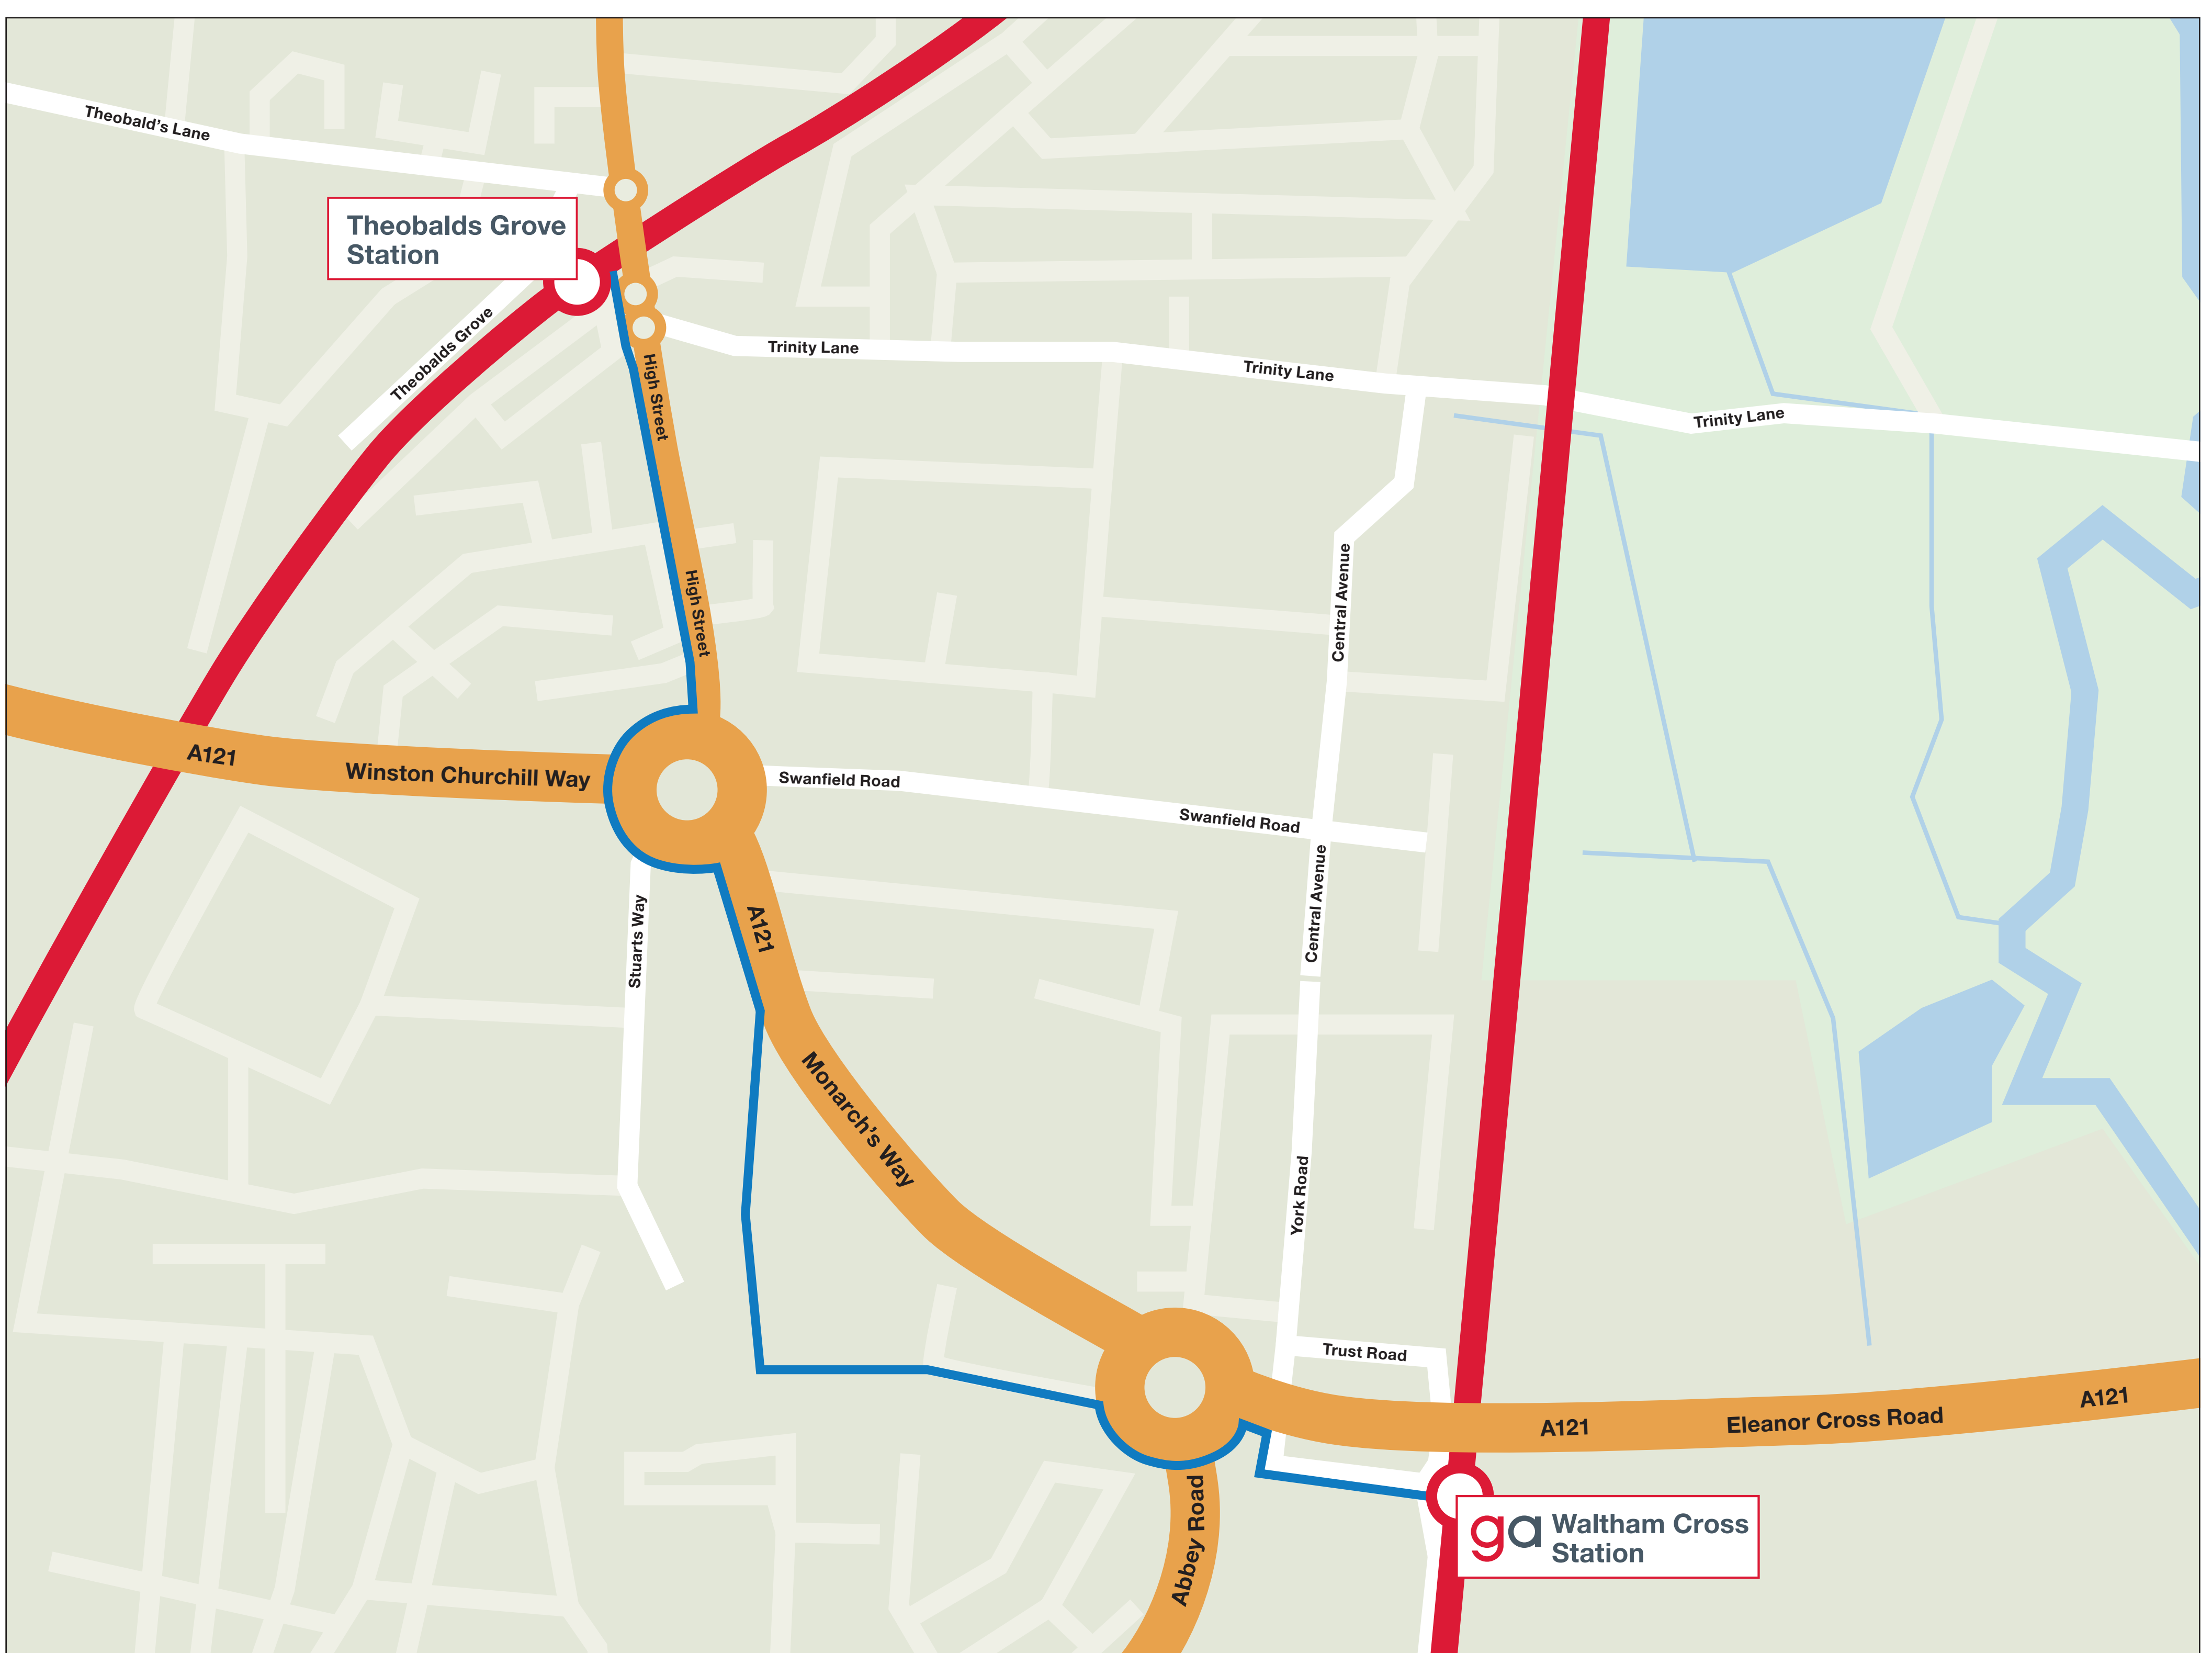

Station connections

Your nearest overground station for alternative train services during planned engineering works or service disruption is **Theobalds Grove – 16 minute* walk**

Walking route – Leave Waltham Cross railway station onto Station Approach into the subway, continue into Eleanor Cross Road, turn right into High Street and arrive at Theobalds Grove railway station.

*Walking time is approximate

For the latest information and updates visit our website greateranglia.co.uk

Follow us on Twitter @greateranglia for the latest updates

Our free app is available at your app store, search for Greater Anglia

Get regular journey information via text or email [journeycheck.com/greateranglia](mailto:journeycheck.com@greateranglia)